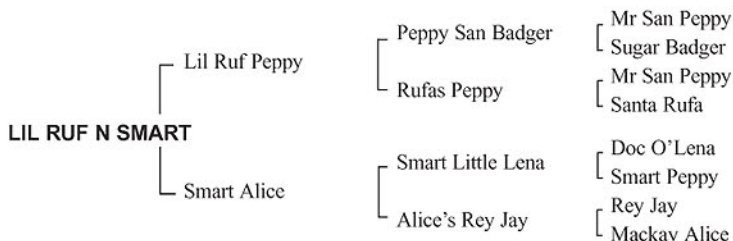

## LIL RUF N SMART

66

AQHA #4368136 • 05/11/03 Sorrel Stallion • Consignor TOM McCUTCHEON

**NOTES:** Out of an own daughter of **SMART LITTLE LENA**. Grandam earned \$24,992 and produced offspring earning in excess of \$435,400.