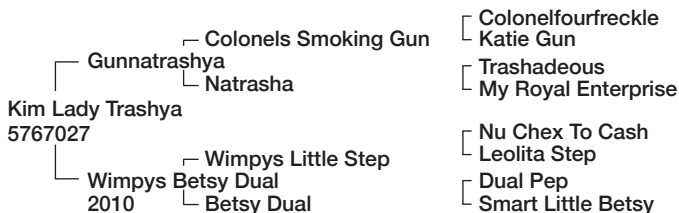

Hip No.
254

Consigned by Pro Fit Equine, AGENT FOR KATIE FIRMIN

Hip No.
254

Kim Lady Trashya

2016 Palomino Mare

Sire

GUNNATRASHYA (2006) **\$233,757**: NRHA Futurity Open Champion; NRHA Derby Open Champion; Congress Reining Futurity Open Champion; top 10, High Roller Futurity Open; DRHA Triple Crown Open Champion. A NRHA Million Dollar Sire; 2016 *Equi-Stat*, #2 Leading Junior Reining Sire; Ranked #5 for Current Year (2017) NRHA Leading Sire. Sire of offspring earning **\$1.2 Million** including **ARC GUNNABEABIGSTAR** (**\$272,008**: NRHA Futurity Open Co-Champion) **INFERNO SIXTY SIX** **\$191,522**.

1st Dam

Wimpys Betsy Dual (Wimpys Little Step) Dam of 2 registered foals, neither is performance age.

2nd Dam

BETSY DUAL (Dual Pep) **\$18,203**: semifinalist in the NCHA Futurity Open; finalist in The Ike Derby Open. Dam of –
Wimpys Betsy Dual (Wimpys Little Step) See 1st Dam.